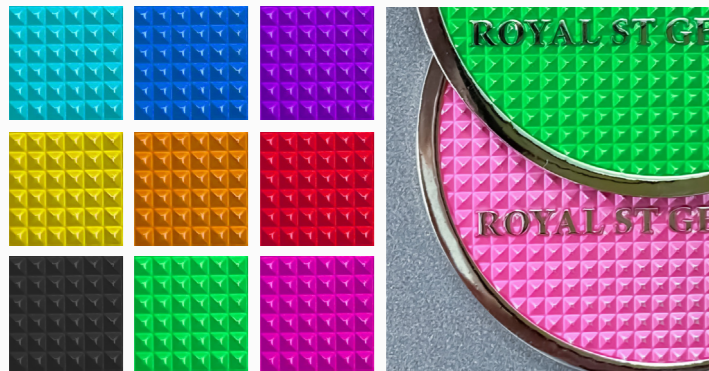

FEATURES

- + 3D Design
- + CAD Artwork
- + Choice of finish
- + Colour infill
- + MOQ 50 units

3D

BAG TAG

Featuring detailed 3D design elements that enhance your logo.

OIL CAN

BAG TAG

A truly unique and luxurios finish that catches the eye both in store and on the course.

FEATURES

- + Bespoke design
- + Choice of strap
- + Hand polished
- + MOQ: 50 units

JEWEL

BAG TAG

A remarkable finish that reflects the light allowing the item to sparkle and catch the eye. These tags can be produced in any colour and metal finish.

Features

- + Jewel effect enamel
- + Choice of colour
- + Choice of metal finish
- + Bespoke design

VINTAGE

BAG TAG

Our in house design team are experienced in creating authentically aged products, combining finish and texture for a truly vintage

Features

- + Vintage Silver or Gold
- + Choice of colour
- + 3D capability
- + Bespoke design

ECO EUCO

BAG TAG

A superb choice for those seeking a sustainable but low cost alternative to plastic Bag Tags & Swipe Cards.